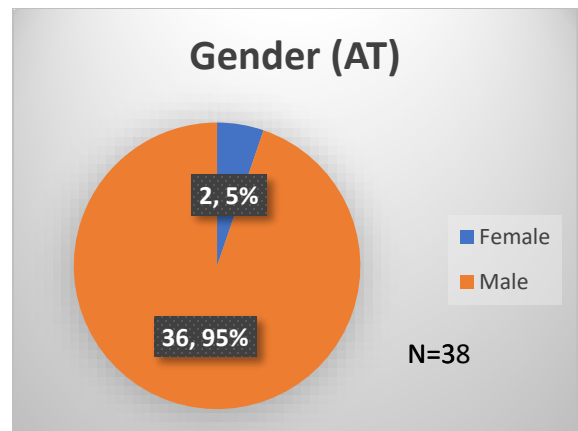

Daily Data Dashboard – March 3, 2023

Demographics for JTDC Population

Friday Morning Midnight Count

Total # of probation Involved youth¹: 1,121

¹ Probation Active: Any youth who is pending sentencing with an active social history, has been formally placed on probation or supervision with Cook County Juvenile Probation on the date of the report.

*Age, Gender and Race for Criminal Court population (N=1) is not represented in this report.

Data sources: cFive Supervisor – Probation Population and RMIS – JTDC Population

Daily Data Dashboard – March 3, 2023
Demographics for JTDC Population
Friday Morning Midnight Count