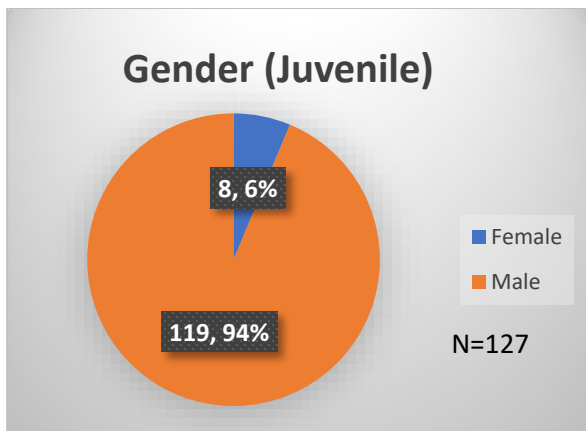

Daily Data Dashboard – March 3, 2023

Demographics for JTDC Population

Friday Morning Midnight Count

Total # of probation Involved youth¹: 1,121

¹ Probation Active: Any youth who is pending sentencing with an active social history, has been formally placed on probation or supervision with Cook County Juvenile Probation on the date of the report.

*Age, Gender and Race for Criminal Court population (N=1) is not represented in this report.

Data sources: cFive Supervisor – Probation Population and RMIS – JTDC Population

Daily Data Dashboard – March 3, 2023
Demographics for JTDC Population
Friday Morning Midnight Count