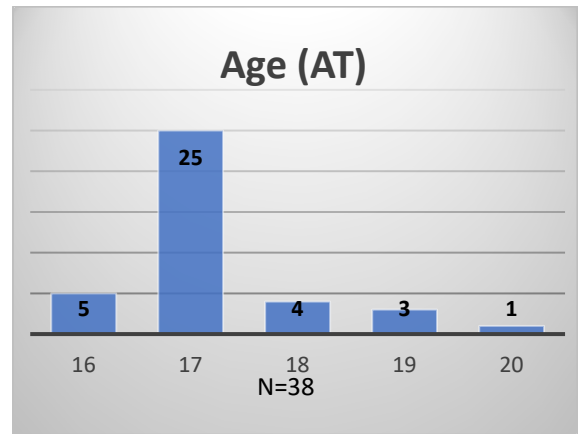

Daily Data Dashboard – March 3, 2023

Demographics for JTDC Population

Friday Morning Midnight Count

Total # of probation Involved youth¹: 1,121

¹ Probation Active: Any youth who is pending sentencing with an active social history, has been formally placed on probation or supervision with Cook County Juvenile Probation on the date of the report.

*Age, Gender and Race for Criminal Court population (N=1) is not represented in this report.

Data sources: cFive Supervisor – Probation Population and RMIS – JTDC Population

Daily Data Dashboard – March 3, 2023
Demographics for JTDC Population
Friday Morning Midnight Count