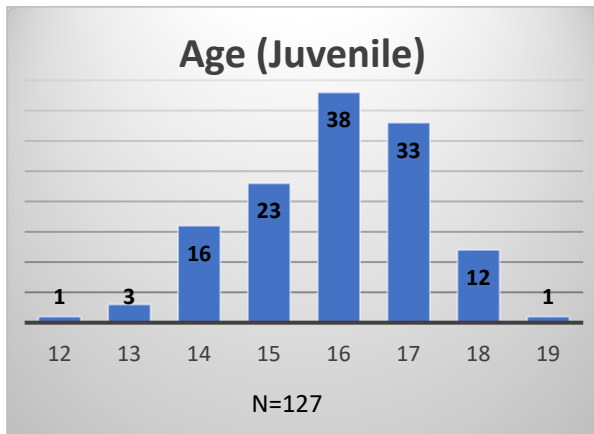

Daily Data Dashboard – March 3, 2023

Demographics for JTDC Population

Friday Morning Midnight Count

Total # of probation Involved youth¹: 1,121

¹ Probation Active: Any youth who is pending sentencing with an active social history, has been formally placed on probation or supervision with Cook County Juvenile Probation on the date of the report.

*Age, Gender and Race for Criminal Court population (N=1) is not represented in this report.

Data sources: cFive Supervisor – Probation Population and RMIS – JTDC Population

Daily Data Dashboard – March 3, 2023
Demographics for JTDC Population
Friday Morning Midnight Count