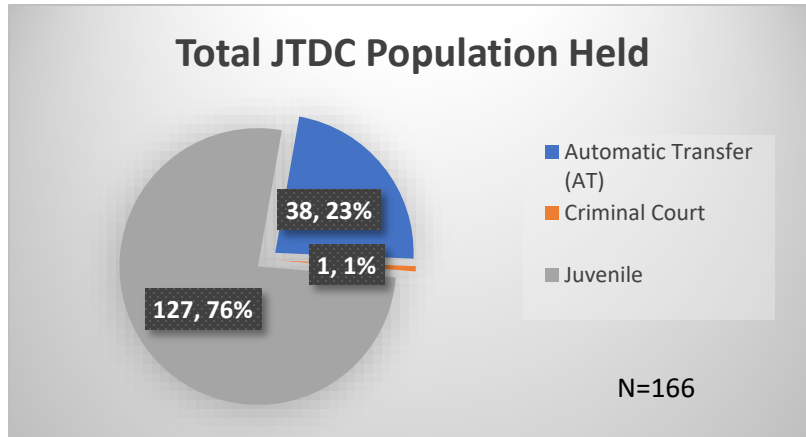

Daily Data Dashboard – March 3, 2023

Demographics for JTDC Population

Friday Morning Midnight Count

Total # of probation Involved youth¹: 1,121

¹ Probation Active: Any youth who is pending sentencing with an active social history, has been formally placed on probation or supervision with Cook County Juvenile Probation on the date of the report.

*Age, Gender and Race for Criminal Court population (N=1) is not represented in this report.

Data sources: cFive Supervisor – Probation Population and RMIS – JTDC Population

Daily Data Dashboard – March 3, 2023
Demographics for JTDC Population
Friday Morning Midnight Count